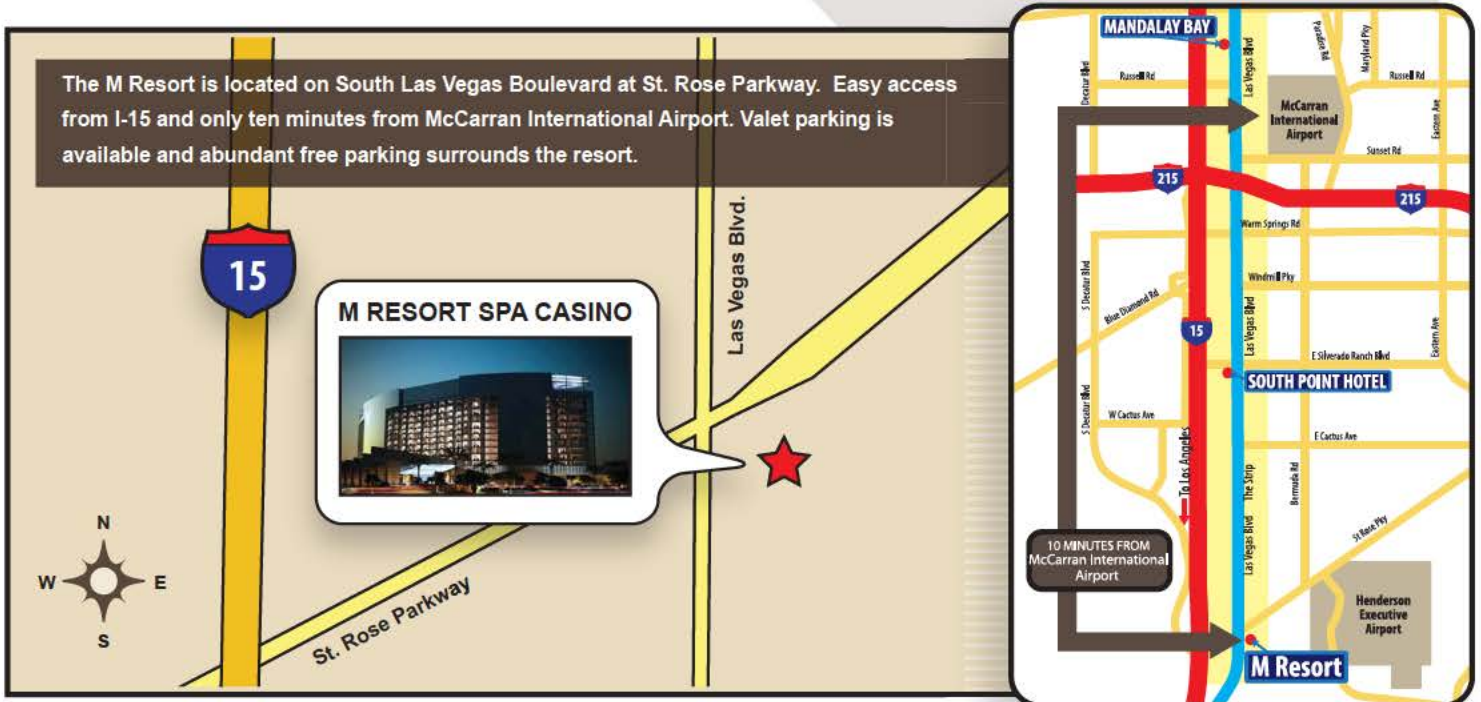

RESORT · SPA · CASINO
LAS VEGAS

DRIVING DIRECTIONS

12300 Las Vegas Blvd. South
Henderson, Nevada 89044
1-877-673-7678

From California (I-15 North):

1. Travel North on I-15.
2. Take Exit 27 for St. Rose Parkway
3. M Resort will be on the right.

From Utah or Northern Nevada (I-15 South):

1. Travel South on I-15.
2. Take Exit 27 for St Rose Parkway.
3. M Resort will be straight ahead.

From Arizona:

1. Travel North on US 93.
2. Merge onto I-215 W.
3. Take Exit 6 for Pecos Rd. and follow signs for St Rose Pkwy.
4. Go left at the light and continue straight on St. Rose Pkwy. for 5.8 miles
5. M Resort will be on the left.