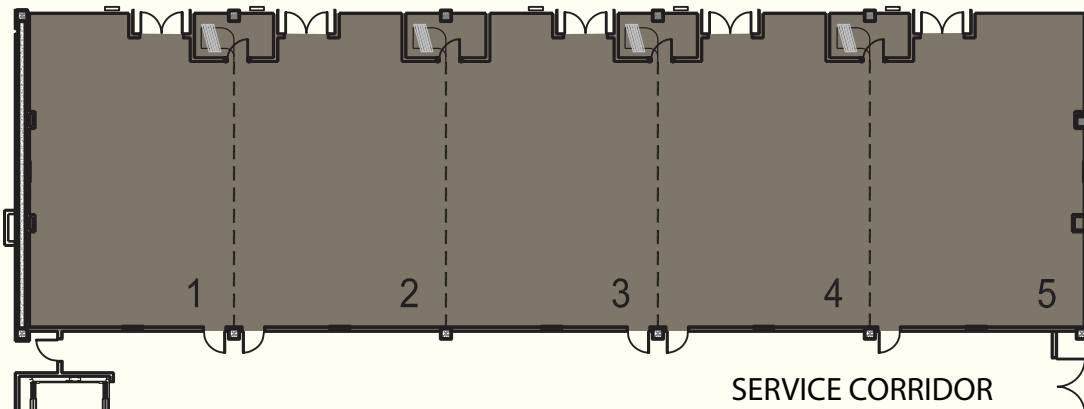

Marche

Modena

Molise

Messina