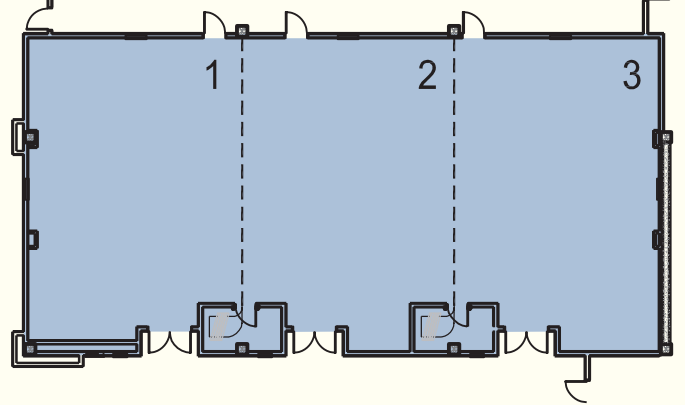

Marche

Modena

Molise

Messina