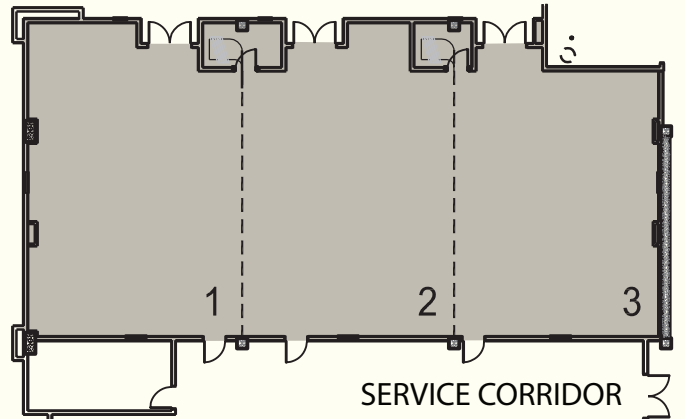

Marche

Modena

Molise

Messina