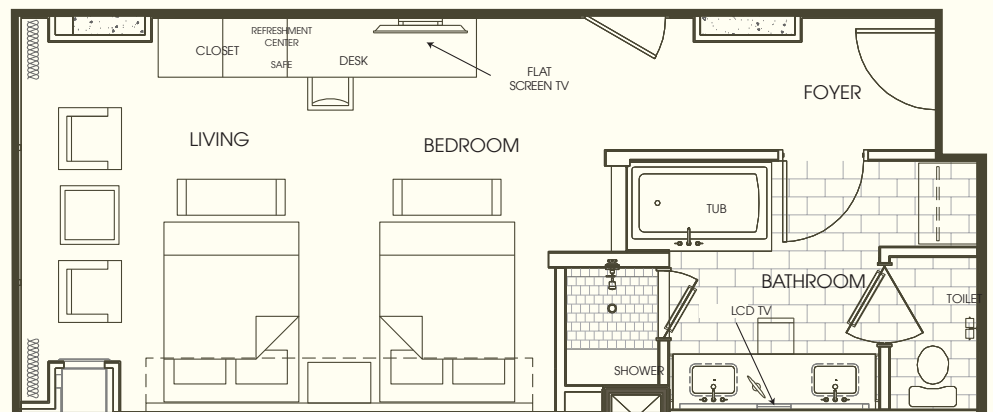

## RESORT ROOM

Resort rooms are rich and tasteful. The bed(s) feature a pillow top mattress and the finest linens. The executive desk is spacious and practical, equipped with convenient outlets and high-speed internet access, as well as a comfortable executive chair. Each resort room offers a living space that includes high-technology features such

as a Bose Sound System, iPod Docking Station and 42" HD LCD flat screen television. The spa bathroom has a marble vanity with double sinks, vanity stool, in-laid mirror television and separate tub and shower.

## RESORT KING

Bed Type: One King or Double Queen

Size: 550 sq. ft.

View: Strip or Mountain View

## RESORT DOUBLE QUEEN