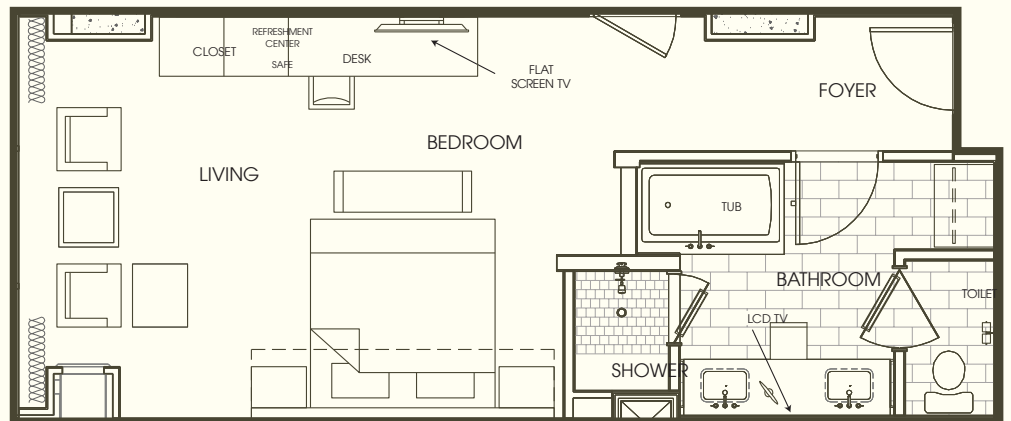

## RESORT ROOM

Resort rooms are rich and tasteful. The bed(s) feature a pillow top mattress and the finest linens. The executive desk is spacious and practical, equipped with convenient outlets and high-speed internet access, as well as a comfortable executive chair. Each resort room offers a living space that includes high-technology features such

as a Bose Sound System, iPod Docking Station and 42" HD LCD flat screen television. The spa bathroom has a marble vanity with double sinks, vanity stool, in-laid mirror television and separate tub and shower.

## RESORT KING

Bed Type: One King or Double Queen

Size: 550 sq. ft.

View: Strip or Mountain View

## RESORT DOUBLE QUEEN