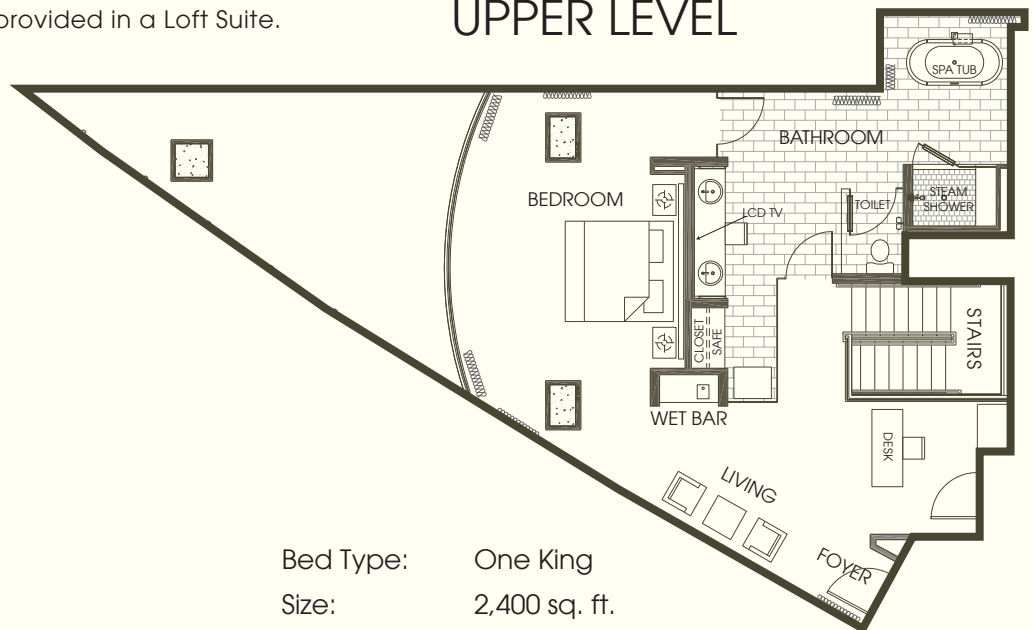

## THE LOFT SUITE LOWER LEVEL

### LOFT SUITE

The Loft Suite offers residential-style comfort with beautiful 270° views of the Las Vegas skyline that may also be enjoyed from the bedroom loft. The spacious two story accommodations include a private entry and two separate living areas that feature exquisite architectural details such as a stone and glass staircase and etched sliding glass doors. It is equipped with multiple HD flat screen LCD televisions and wet bars. The bathroom includes a free standing spa tub and separate steam shower. Two or three bedroom accommodations may be provided in a Loft Suite.

## THE LOFT SUITE UPPER LEVEL

Bed Type: One King  
 Size: 2,400 sq. ft.  
 View: Strip and Mountain View