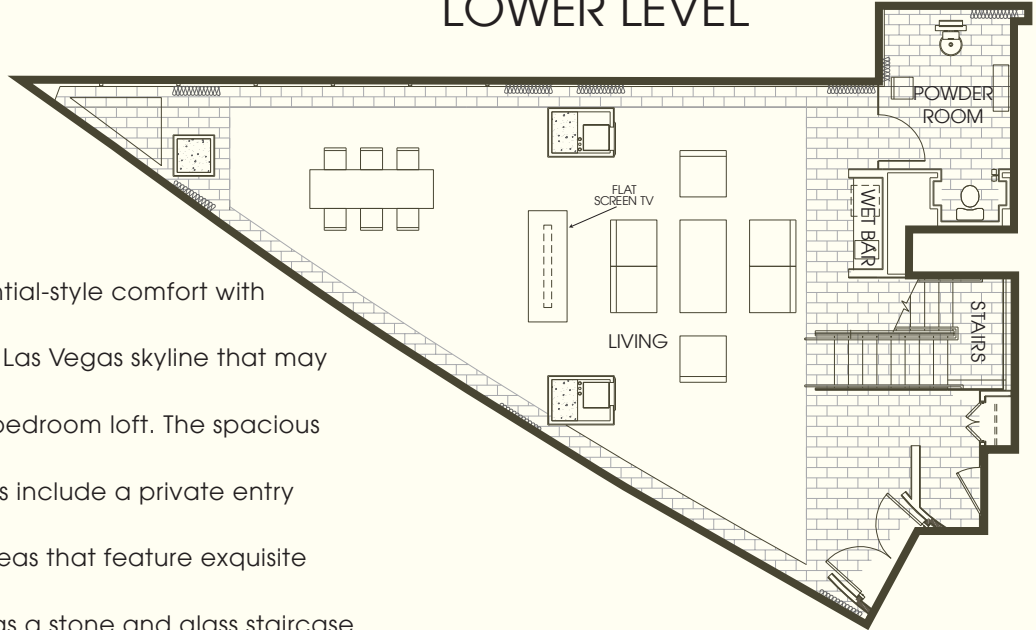

## THE LOFT SUITE LOWER LEVEL

### LOFT SUITE

The Loft Suite offers residential-style comfort with beautiful 270° views of the Las Vegas skyline that may also be enjoyed from the bedroom loft. The spacious two story accommodations include a private entry and two separate living areas that feature exquisite architectural details such as a stone and glass staircase and etched sliding glass doors. It is equipped with multiple HD flat screen LCD televisions and wet bars. The bathroom includes a free standing spa tub and separate steam shower. Two or three bedroom accommodations may be provided in a Loft Suite.

## THE LOFT SUITE UPPER LEVEL

Bed Type: One King  
 Size: 2,400 sq. ft.  
 View: Strip and Mountain View