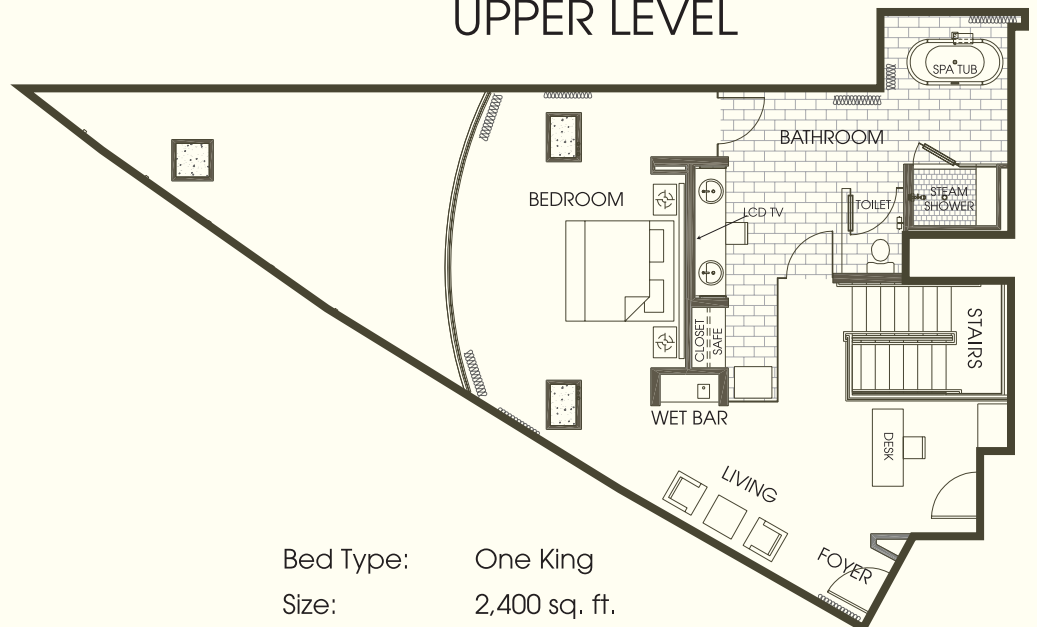

THE LOFT SUITE LOWER LEVEL

LOFT SUITE

The Loft Suite offers residential-style comfort with beautiful 270° views of the Las Vegas skyline that may also be enjoyed from the bedroom loft. The spacious two story accommodations include a private entry and two separate living areas that feature exquisite architectural details such as a stone and glass staircase and etched sliding glass doors. It is equipped with multiple HD flat screen LCD televisions and wet bars. The bathroom includes a free standing spa tub and separate steam shower. Two or three bedroom accommodations may be provided in a Loft Suite.

THE LOFT SUITE UPPER LEVEL

Bed Type: One King
 Size: 2,400 sq. ft.
 View: Strip and Mountain View