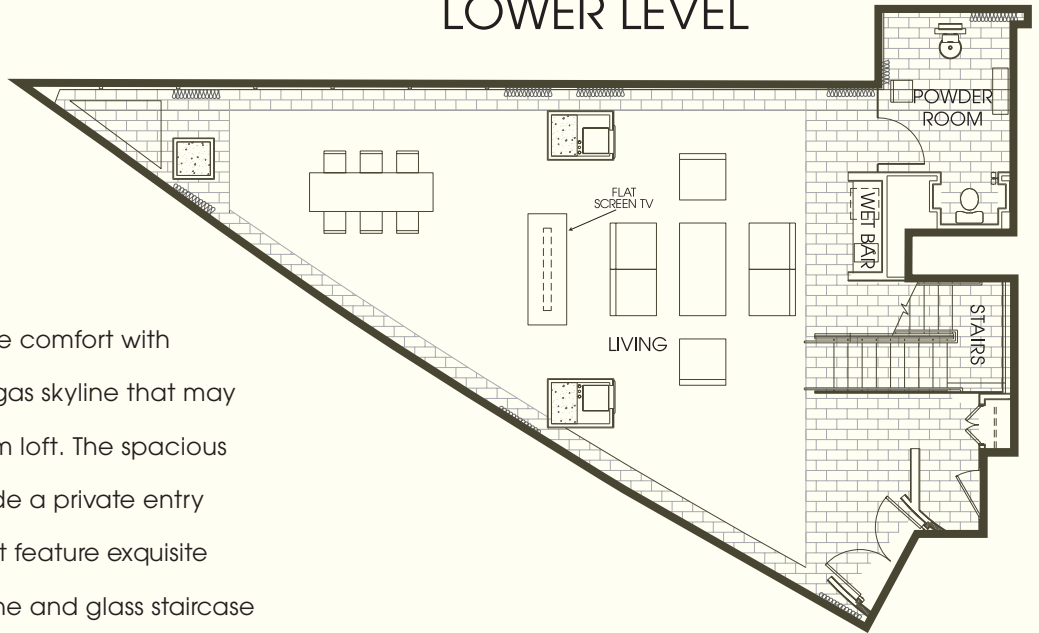

THE LOFT SUITE LOWER LEVEL

LOFT SUITE

The Loft Suite offers residential-style comfort with beautiful 270° views of the Las Vegas skyline that may also be enjoyed from the bedroom loft. The spacious two story accommodations include a private entry and two separate living areas that feature exquisite architectural details such as a stone and glass staircase and etched sliding glass doors. It is equipped with multiple HD flat screen LCD televisions and wet bars. The bathroom includes a free standing spa tub and separate steam shower. Two or three bedroom accommodations may be provided in a Loft Suite.

THE LOFT SUITE UPPER LEVEL

Bed Type: One King
 Size: 2,400 sq. ft.
 View: Strip and Mountain View