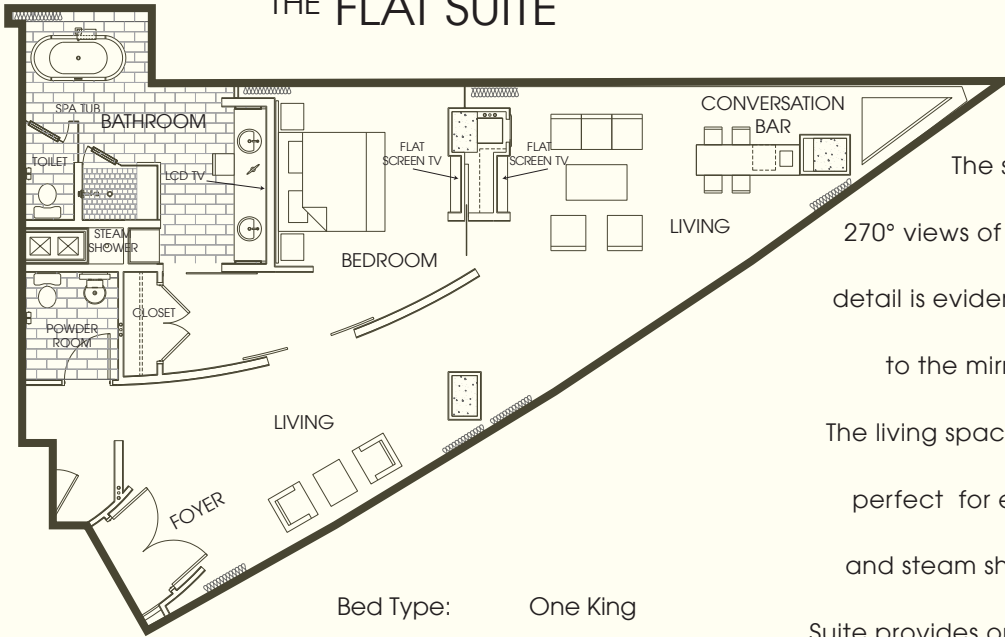

THE FLAT SUITE

FLAT SUITE

The spacious Flat Suite offers breathtaking 270° views of the Las Vegas skyline. The attention to detail is evident from the etched glass sliding doors, to the mirrored closets and automated drapery. The living space which includes a conversation bar is perfect for entertaining. The free standing spa tub and steam shower offer optimal relaxation. The Flat Suite provides one or two bedroom accommodations.

Bed Type: One King
Size: 1,440 sq. ft.
View: Strip and Mountain View