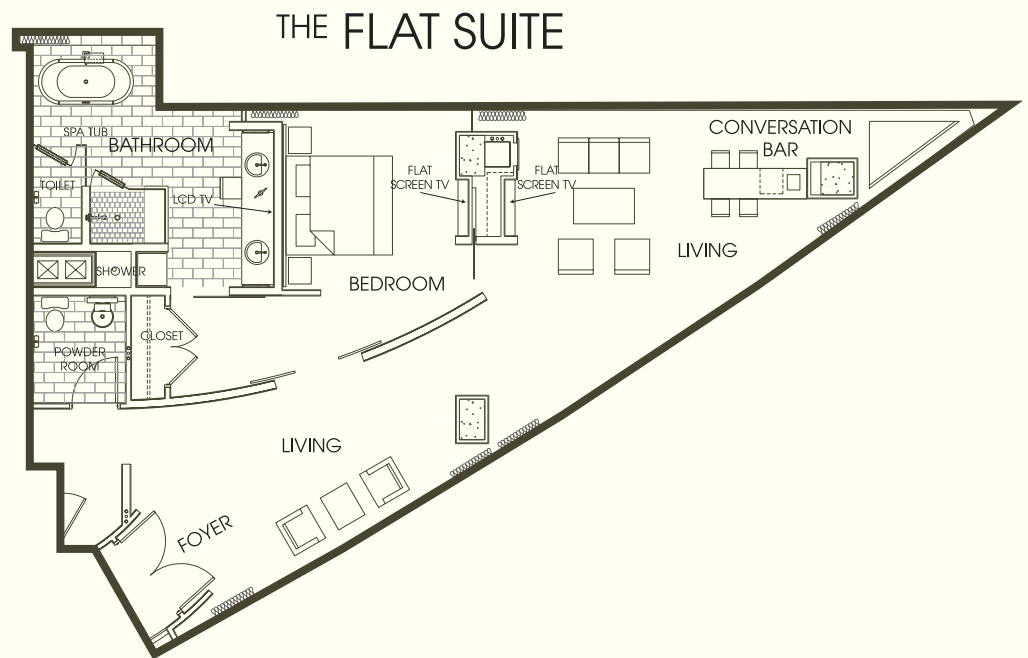

## FLAT SUITE

The spacious Flat Suite offers breathtaking 270° views of the Las Vegas skyline. The attention to detail is evident from the etched glass sliding doors, to the mirrored closets and automated drapery. The living space which includes a conversation bar is perfect for entertaining. The free standing spa tub and shower offer optimal relaxation. The Flat Suite provides one or two bedroom accommodations.

Bed Type: One King  
Size: 1,440 sq. ft.  
View: Strip and Mountain View