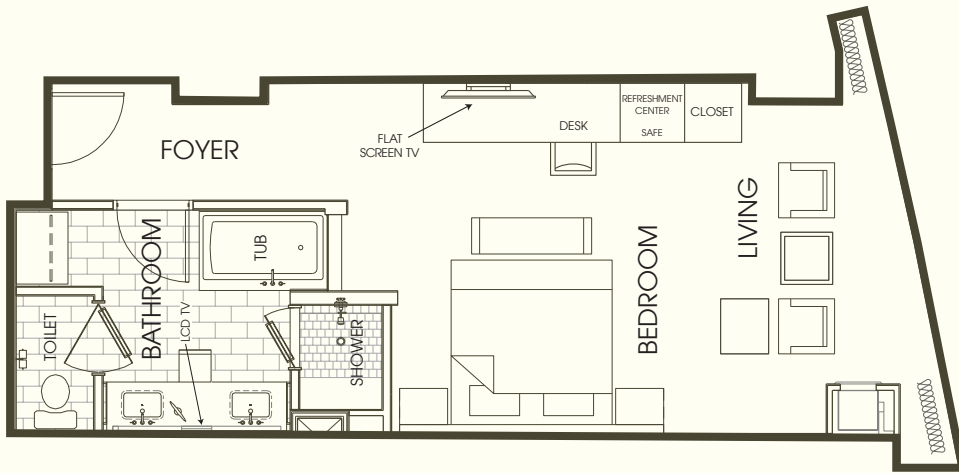

EXECUTIVE RESORT ROOM

The Executive Resort Room is beautiful and functional, designed with the professional in mind. With additional space, there is ample room for free-thinking. The spacious desk, along with high-speed internet access

and a comfortable chair provide everything you'll need for a well-equipped work space. The pillow top mattresses and fine linens ensure a restful night's sleep.

EXECUTIVE KING

Bed Type: One King or Double Queen
 Size: 590-625 sq. ft.
 View: Strip or Mountain View