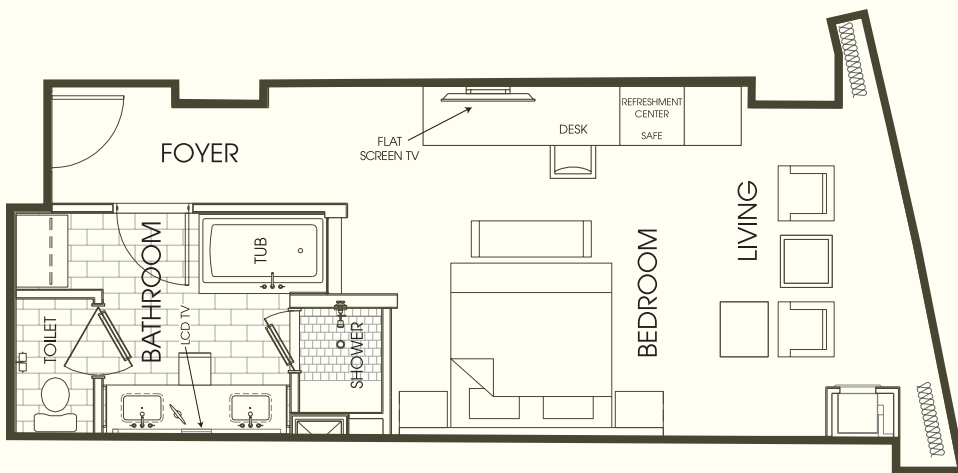

RESORT • SPA • CASINO
LAS VEGAS

EXECUTIVE RESORT ROOM

The Executive Resort Room is beautiful and functional, designed with the professional in mind. With additional space, there is ample room for free-thinking.

The spacious desk, along with high-speed internet access

and a comfortable chair provide everything you'll need for a well-equipped work space. The pillow top mattresses and fine linens ensure a restful night's sleep.

EXECUTIVE KING

Bed Type: One King or Double Queen

Size: 590-625 sq. ft.

View: Strip or Mountain View

EXECUTIVE DOUBLE QUEEN