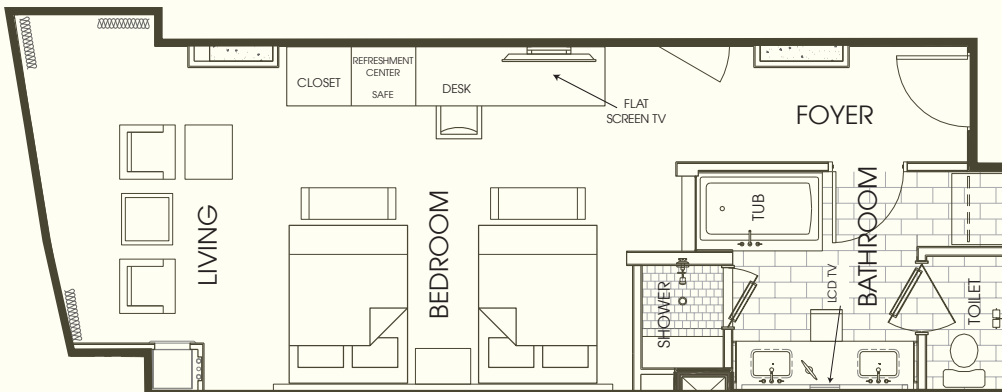

EXECUTIVE RESORT ROOM

The Executive Resort Room is beautiful and functional, designed with the professional in mind. With additional space, there is ample room for free-thinking. The spacious desk, along with high-speed internet access

and a comfortable chair provide everything you'll need for a well-equipped work space. The pillow top mattresses and fine linens ensure a restful night's sleep.

EXECUTIVE KING

Bed Type: One King or Double Queen
 Size: 590-625 sq. ft.
 View: Strip or Mountain View