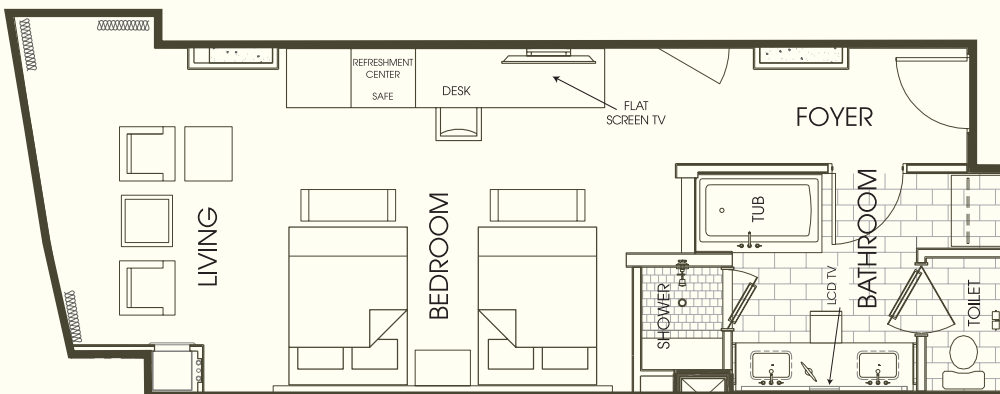

RESORT • SPA • CASINO
LAS VEGAS

EXECUTIVE RESORT ROOM

The Executive Resort Room is beautiful and functional, designed with the professional in mind. With additional space, there is ample room for free-thinking.

The spacious desk, along with high-speed internet access

and a comfortable chair provide everything you'll need for a well-equipped work space. The pillow top mattresses and fine linens ensure a restful night's sleep.

EXECUTIVE KING

Bed Type: One King or Double Queen

Size: 590-625 sq. ft.

View: Strip or Mountain View

EXECUTIVE DOUBLE QUEEN