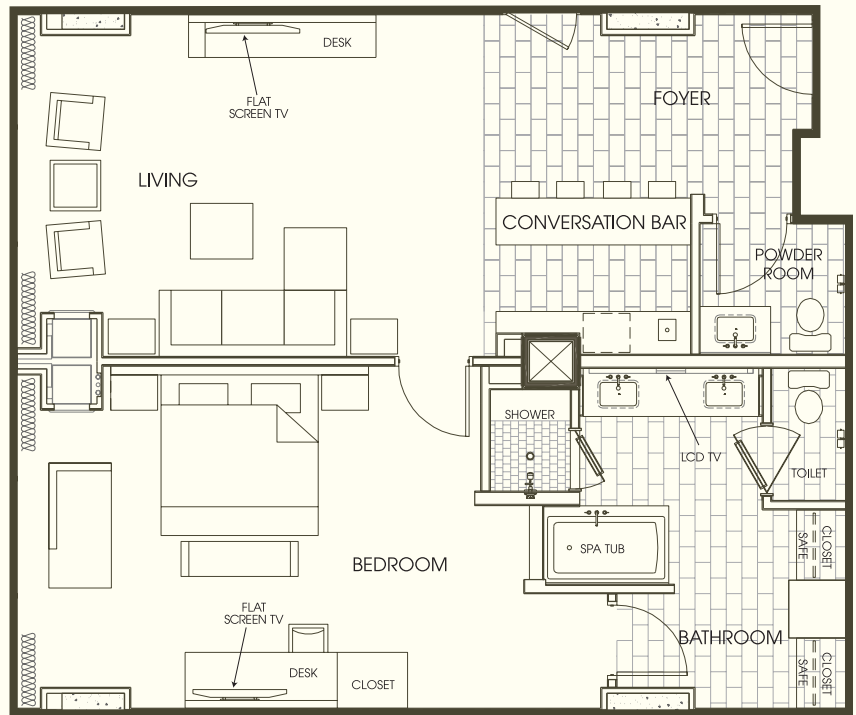

RESORT • SPA • CASINO  
LAS VEGAS

## CLASSIC ONE BEDROOM SUITE

The Classic One Bedroom Suite is luxurious and roomy. Guests will enjoy the separate powder room, executive office area and separate living space which is furnished with a comfortable sofa and chairs and features a 42" HD LCD flat screen television. A conversation bar, free standing spa tub, separate shower and closet valet complete the suite experience.

## CLASSIC ONE BEDROOM

Bed Type: One King  
Size: 1,095 sq. ft.  
View: Strip or Mountain View