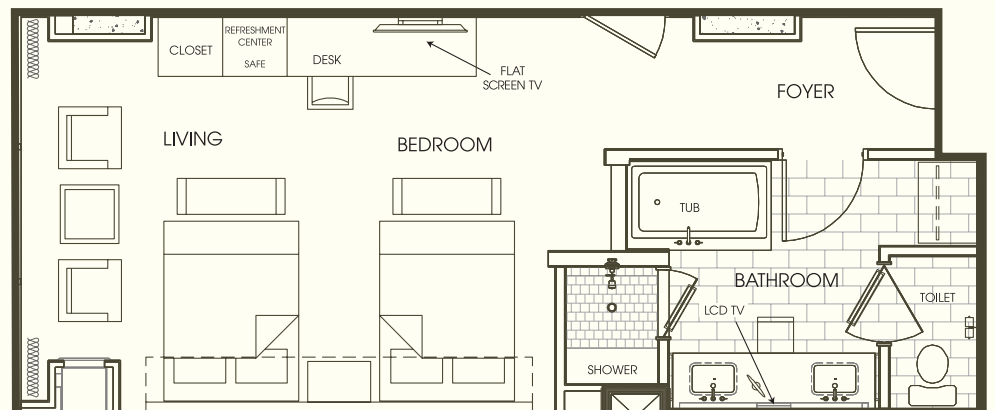

## RESORT ROOM

Resort rooms are rich and tasteful. The bed(s) feature a pillow top mattress and the finest linens. The executive desk is spacious and practical, equipped with convenient outlets and high-speed internet access, as well as a comfortable executive chair. Each resort room offers a

living space that includes high-technology features such as a Bose Sound System, iPod Docking Station\* and 42" HD LCD flat screen television. The spa bathroom has a marble vanity with double sinks, vanity stool, in-laid mirror television and separate tub and shower.

## RESORT KING

Bed Type: One King or Double Queen

Size: 550 sq. ft.

View: Strip or Mountain View