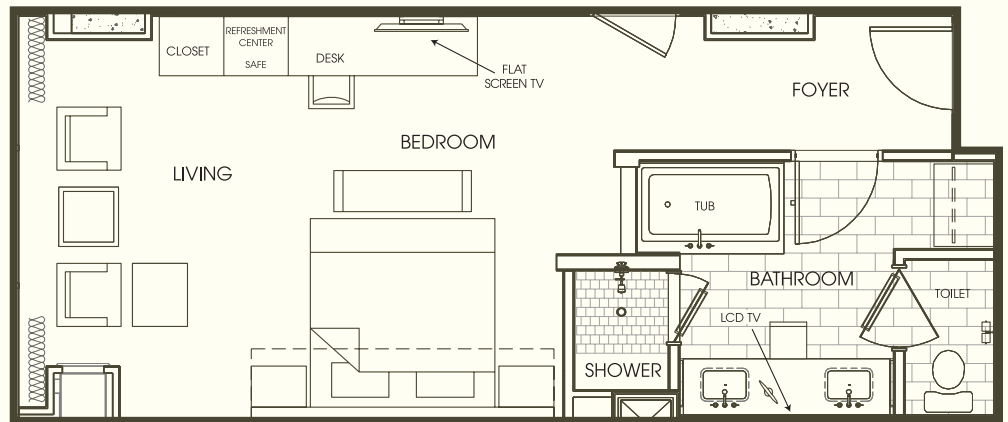

## RESORT ROOM

Resort rooms are rich and tasteful. The bed(s) feature a pillow top mattress and the finest linens. The executive desk is spacious and practical, equipped with convenient outlets and high-speed internet access, as well as a comfortable executive chair. Each resort room offers a

living space that includes high-technology features such as a Bose Sound System, iPod Docking Station\* and 42" HD LCD flat screen television. The spa bathroom has a marble vanity with double sinks, vanity stool, in-laid mirror television and separate tub and shower.

## RESORT KING

Bed Type: One King or Double Queen

Size: 550 sq. ft.

View: Strip or Mountain View

## RESORT DOUBLE QUEEN