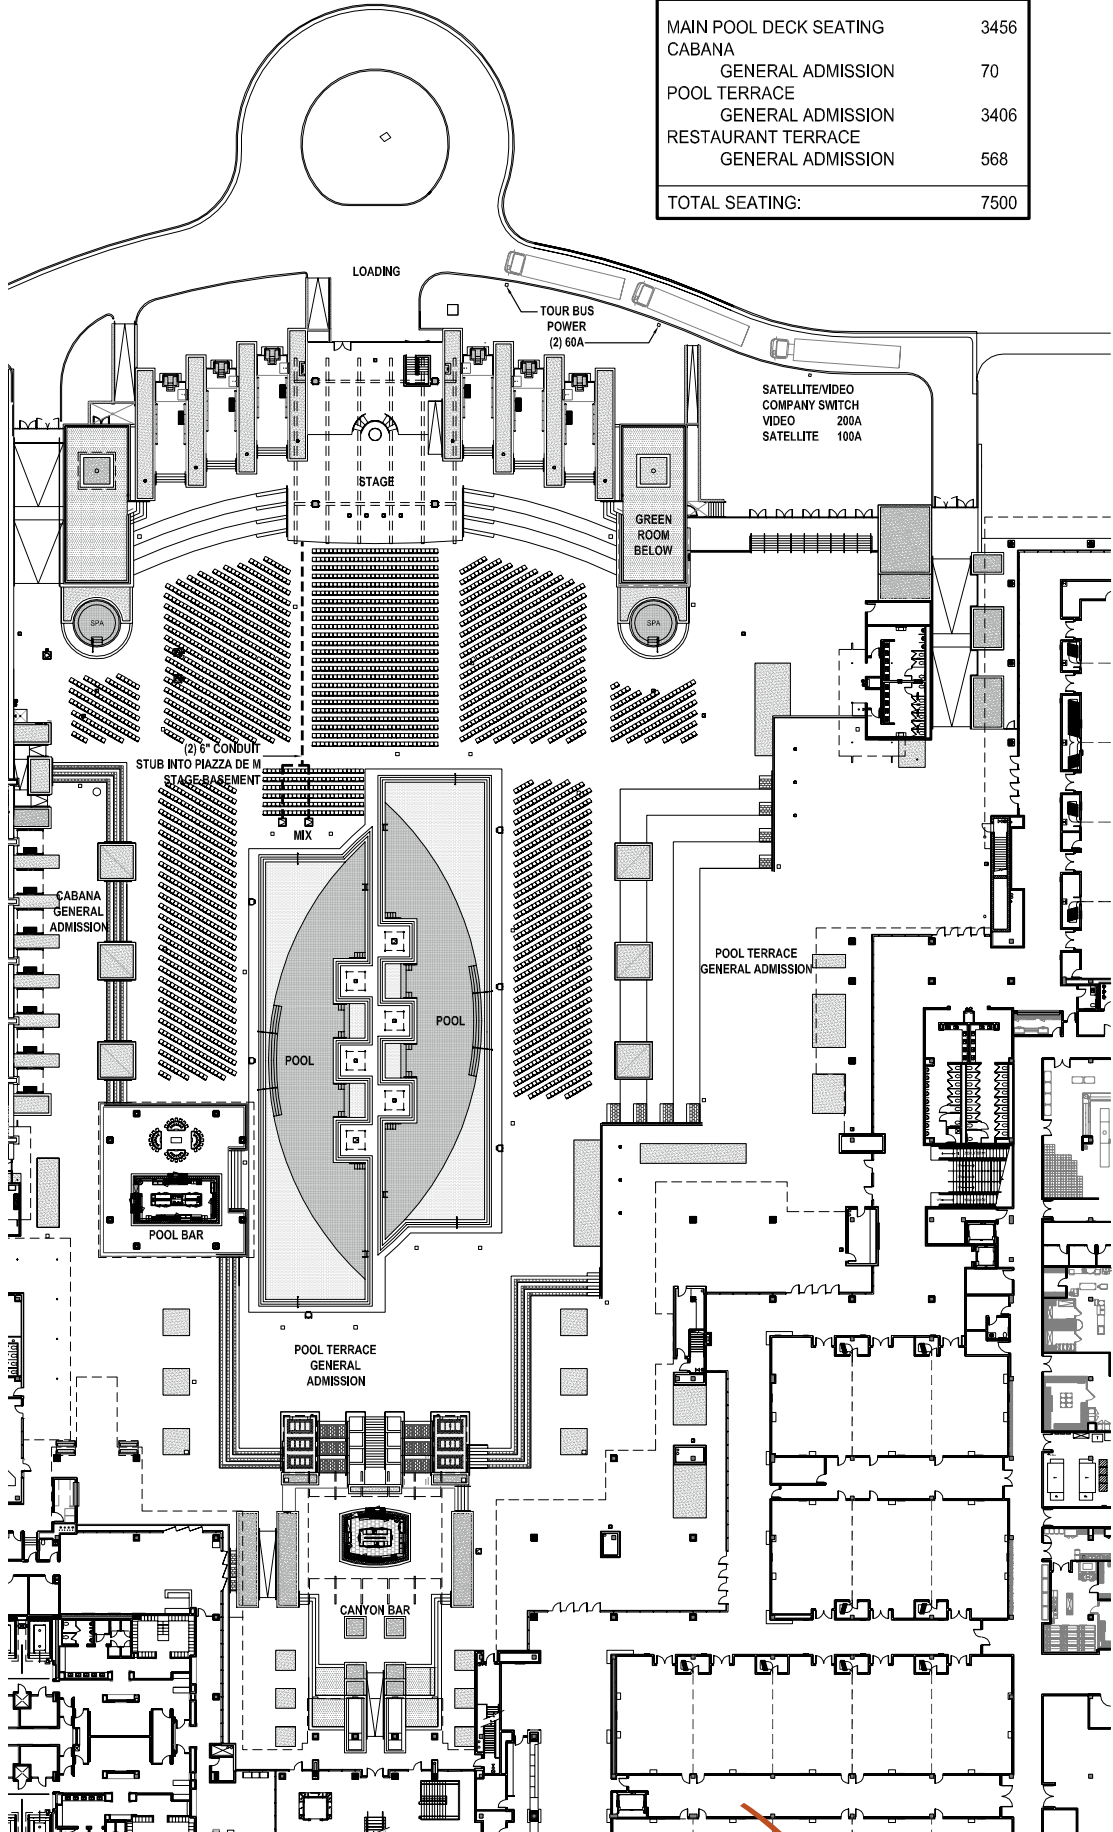

Villaggio Del Sole Pool & Entertainment Piazza

TECHNICAL PACKAGE

ENTERTAINMENT • AV

SEATING TABULATION	
MAIN POOL DECK SEATING	3456
CABANA	
GENERAL ADMISSION	70
POOL TERRACE	
GENERAL ADMISSION	3406
RESTAURANT TERRACE	
GENERAL ADMISSION	568
TOTAL SEATING:	7500

ENLARGED STAGE AREA

CROSS SECTION

ENLARGED STAGE AREA TRUSS

DETAIL A
1/2"=1'-0"

DETAIL B
1/2"=1'-0"

ENLARGED STAGE AREA

ENLARGED GREEN ROOM AREA

EQUIPMENT/ELECTRICAL AREA (BELOW STAGE)