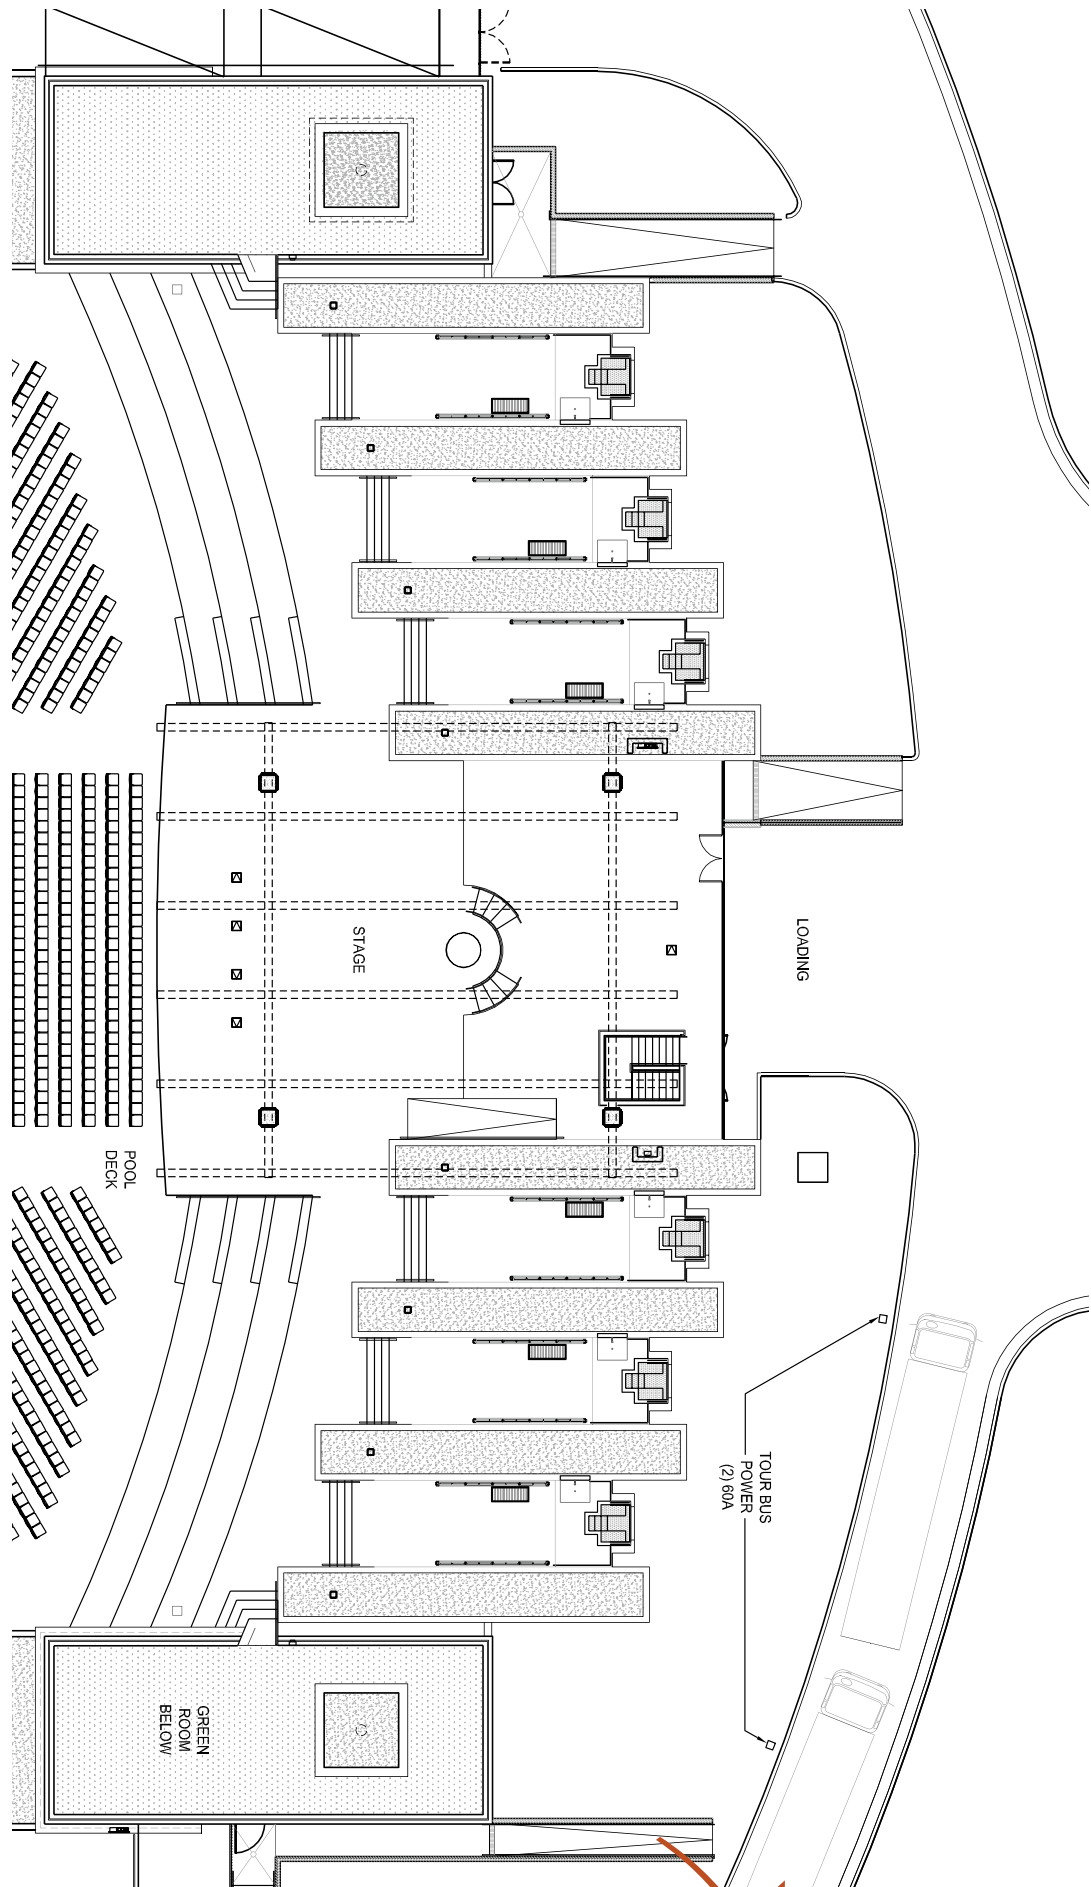

Villaggio Del Sole Pool & Entertainment Piazza

TECHNICAL PACKAGE

ENTERTAINMENT • AV

SEATING TABULATION	
MAIN POOL DECK SEATING	3456
CABANA	
GENERAL ADMISSION	70
POOL TERRACE	
GENERAL ADMISSION	3406
RESTAURANT TERRACE	
GENERAL ADMISSION	568
TOTAL SEATING:	7500

ENLARGED STAGE AREA

CROSS SECTION

ENLARGED STAGE AREA TRUSS

DETAIL A
1/2"=1'-0"

DETAIL B
1/2"=1'-0"

ENLARGED STAGE AREA

ENLARGED GREEN ROOM AREA

EQUIPMENT/ELECTRICAL AREA (BELOW STAGE)