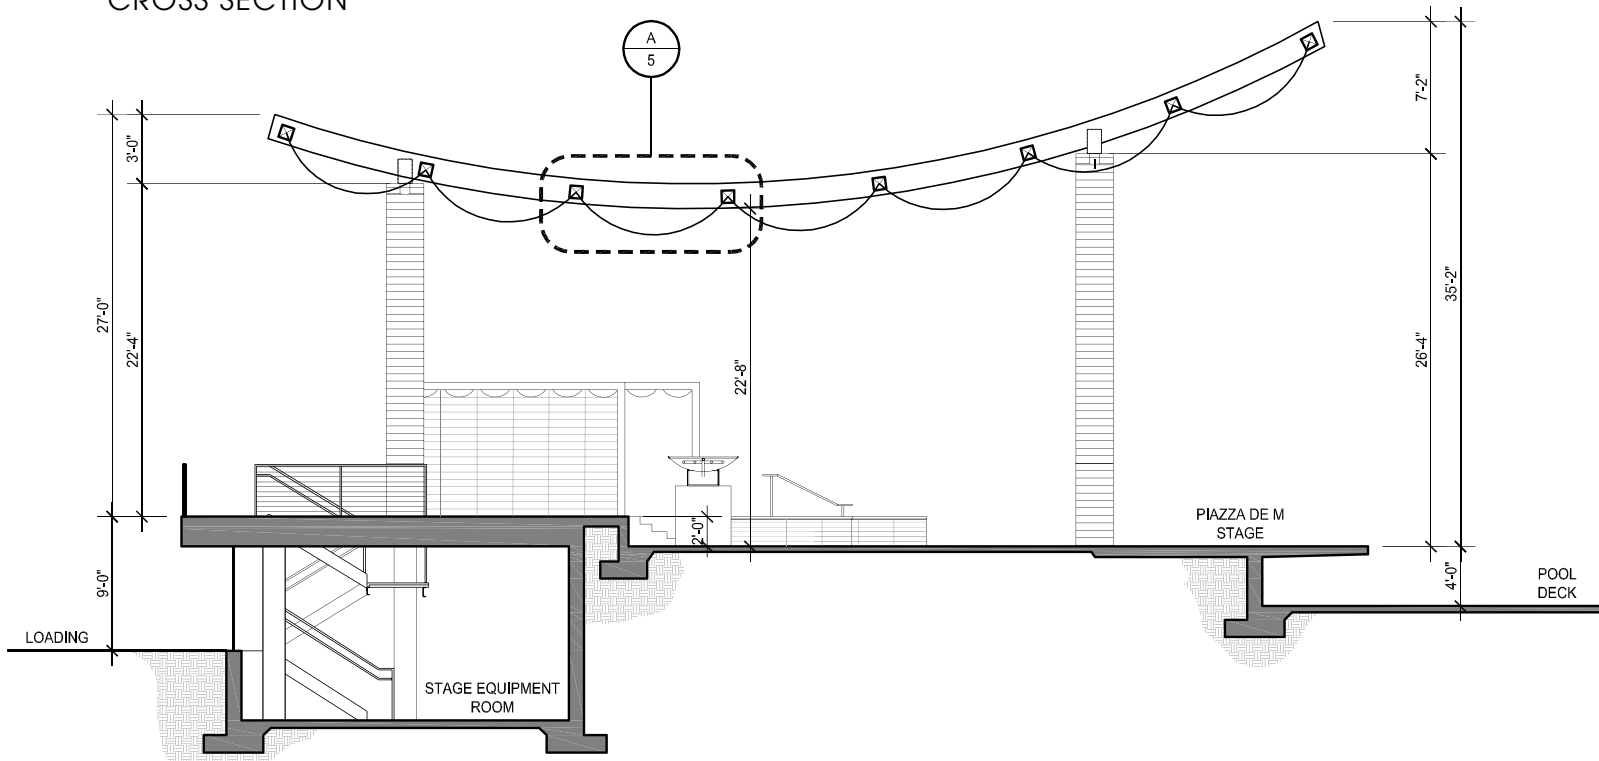

Villaggio Del Sole Pool & Entertainment Piazza

TECHNICAL PACKAGE

ENTERTAINMENT • AV

SEATING TABULATION	
MAIN POOL DECK SEATING	3456
CABANA	
GENERAL ADMISSION	70
POOL TERRACE	
GENERAL ADMISSION	3406
RESTAURANT TERRACE	
GENERAL ADMISSION	568
TOTAL SEATING:	7500

ENLARGED STAGE AREA

CROSS SECTION

ENLARGED STAGE AREA TRUSS

DETAIL A
1/2"=1'-0"

DETAIL B
1/2"=1'-0"

ENLARGED STAGE AREA

ENLARGED GREEN ROOM AREA

EQUIPMENT/ELECTRICAL AREA (BELOW STAGE)