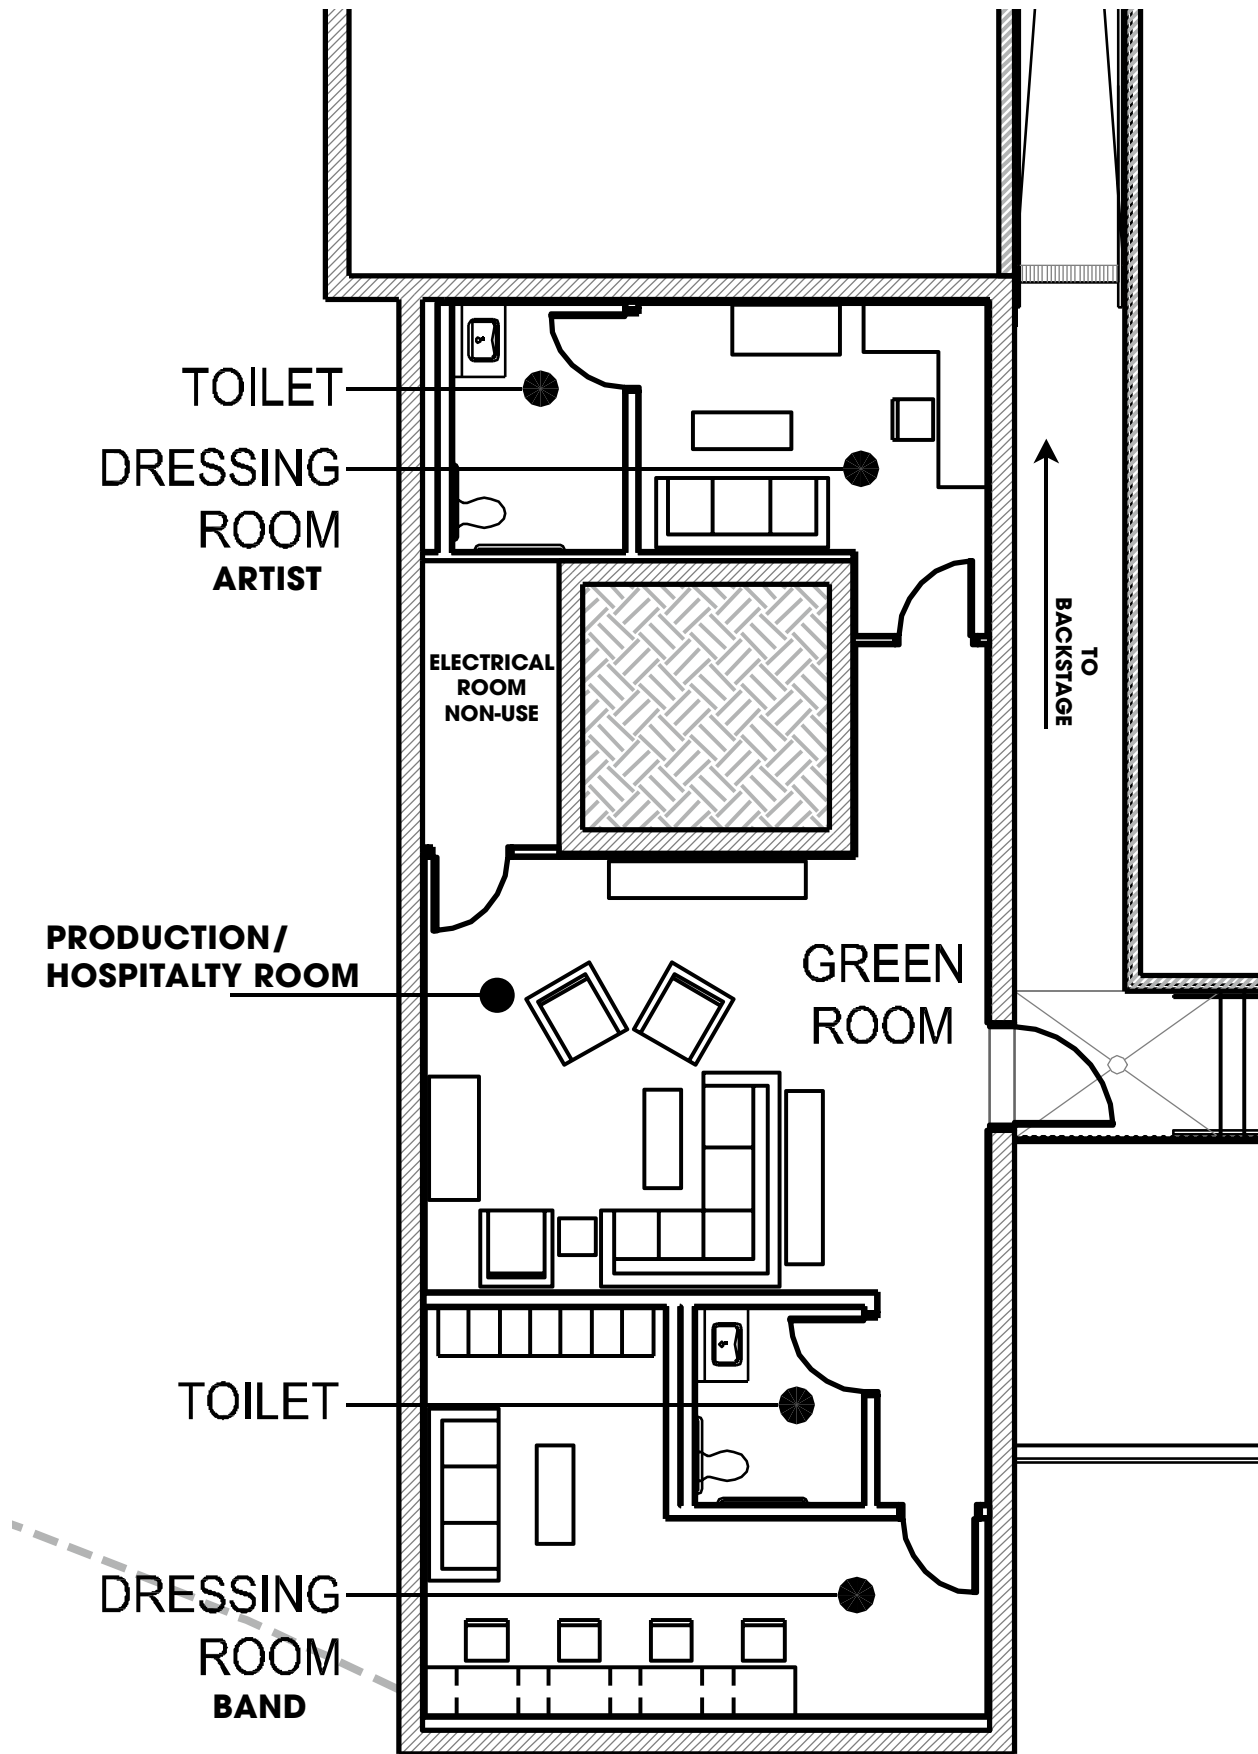

Villaggio Del Sole Pool & Entertainment Piazza

TECHNICAL PACKAGE

ENTERTAINMENT • AV

SEATING TABULATION	
MAIN POOL DECK SEATING	3456
CABANA	
GENERAL ADMISSION	70
POOL TERRACE	
GENERAL ADMISSION	3406
RESTAURANT TERRACE	
GENERAL ADMISSION	568
TOTAL SEATING:	7500

ENLARGED STAGE AREA

CROSS SECTION

ENLARGED STAGE AREA TRUSS

DETAIL A
1/2"=1'-0"

DETAIL B
1/2"=1'-0"

ENLARGED STAGE AREA

ENLARGED GREEN ROOM AREA

EQUIPMENT/ELECTRICAL AREA (BELOW STAGE)