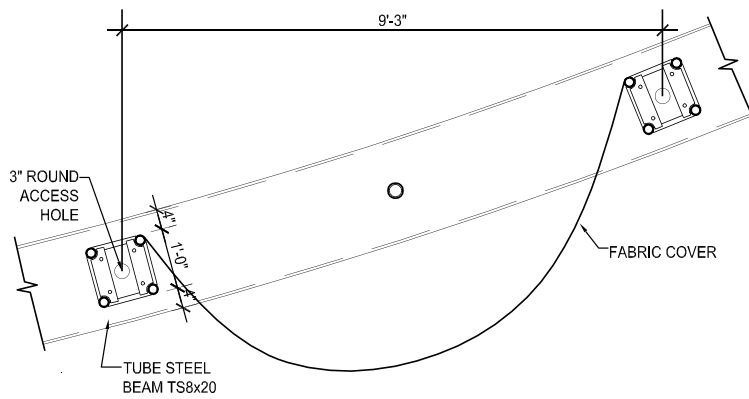

Villaggio Del Sole Pool & Entertainment Piazza

TECHNICAL PACKAGE

ENTERTAINMENT • AV

SEATING TABULATION	
MAIN POOL DECK SEATING	3456
CABANA	
GENERAL ADMISSION	70
POOL TERRACE	
GENERAL ADMISSION	3406
RESTAURANT TERRACE	
GENERAL ADMISSION	568
TOTAL SEATING:	7500

ENLARGED STAGE AREA

CROSS SECTION

ENLARGED STAGE AREA TRUSS

DETAIL A
1/2"=1'-0"

DETAIL B
1/2"=1'-0"

ENLARGED STAGE AREA

ENLARGED GREEN ROOM AREA

EQUIPMENT/ELECTRICAL AREA (BELOW STAGE)