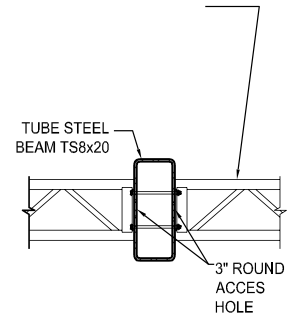

ENLARGED STAGE AREA

CROSS SECTION

ENLARGED STAGE AREA TRUSS

DETAIL A
1/2"=1'-0"

DETAIL B
1/2"=1'-0"

ENLARGED STAGE AREA

ENLARGED GREEN ROOM AREA

EQUIPMENT/ELECTRICAL AREA (BELOW STAGE)