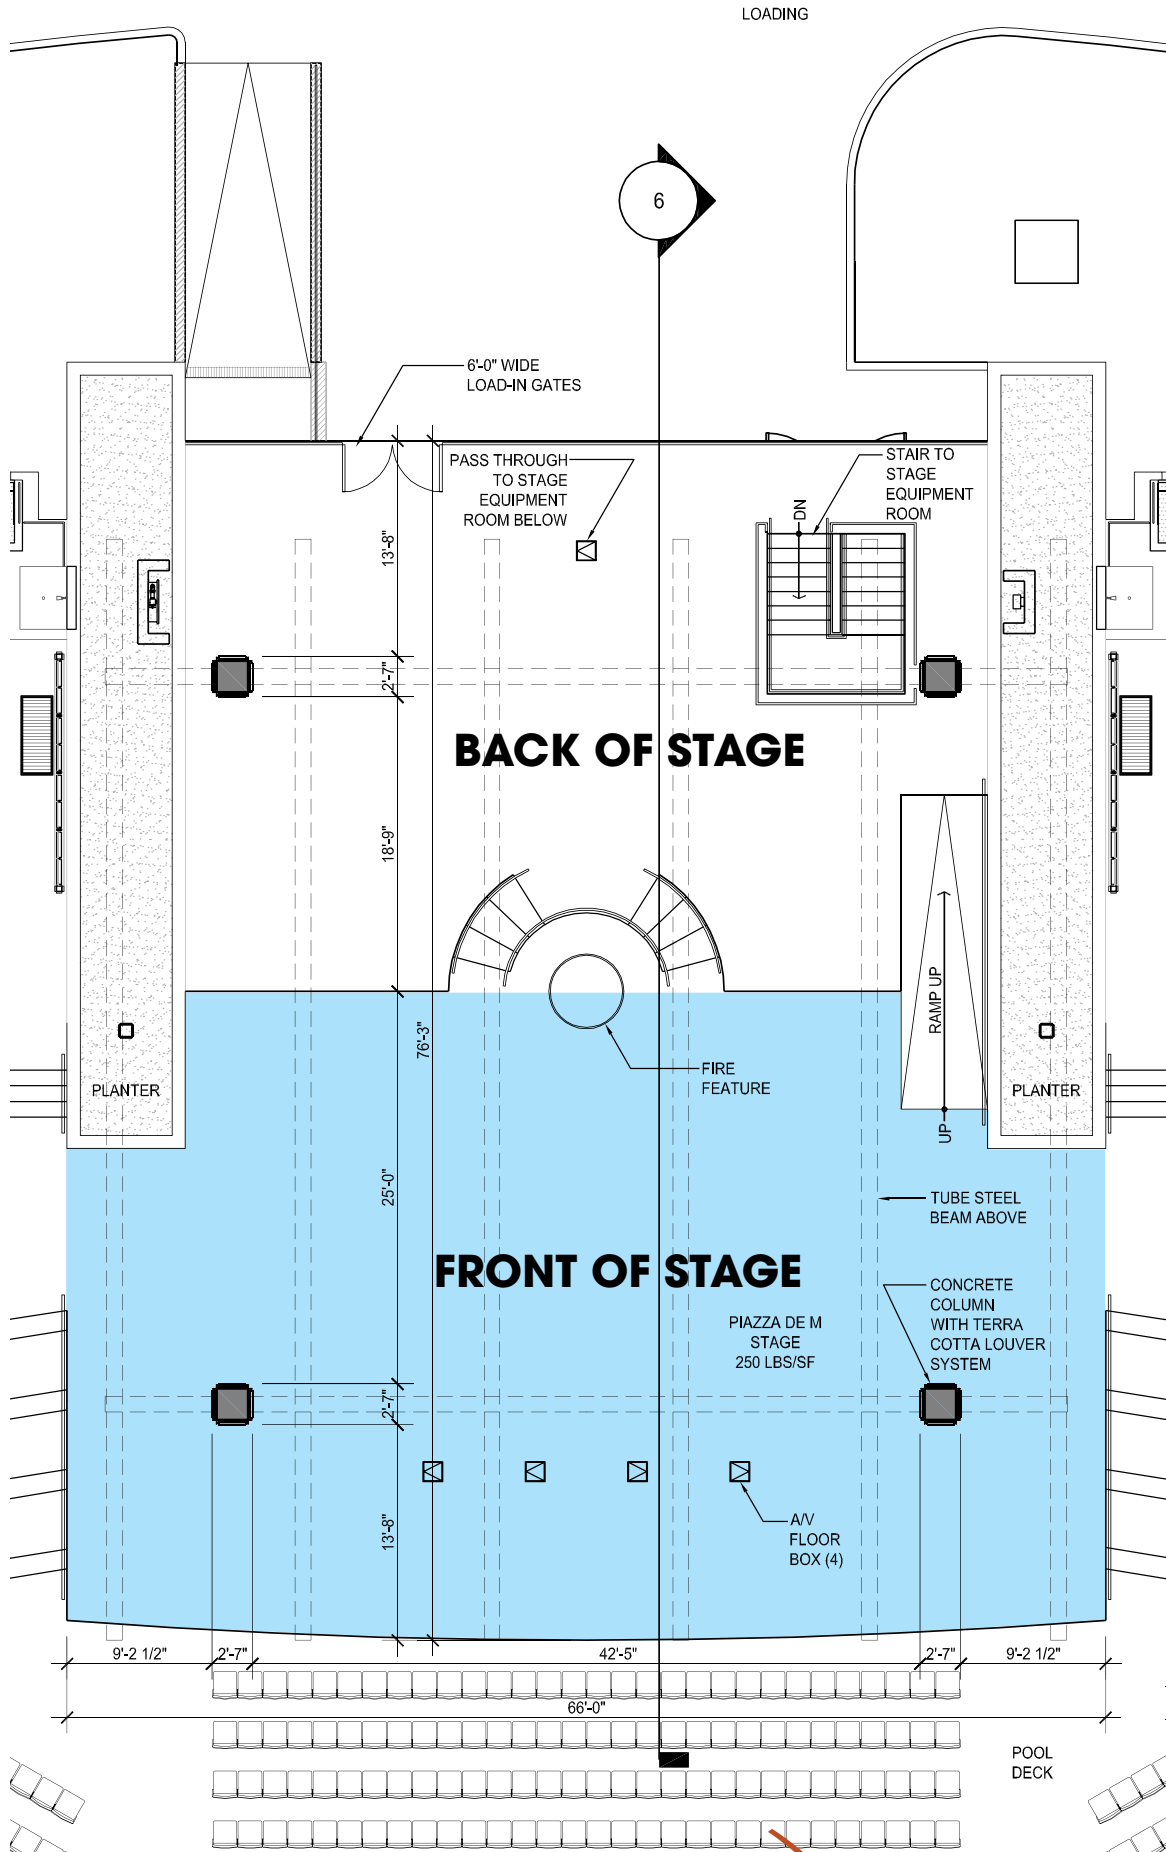

Villaggio Del Sole Pool & Entertainment Piazza

TECHNICAL PACKAGE

ENTERTAINMENT • AV

SEATING TABULATION	
MAIN POOL DECK SEATING	3456
CABANA	
GENERAL ADMISSION	70
POOL TERRACE	
GENERAL ADMISSION	3406
RESTAURANT TERRACE	
GENERAL ADMISSION	568
TOTAL SEATING:	7500

ENLARGED STAGE AREA

CROSS SECTION

ENLARGED STAGE AREA TRUSS

DETAIL A
1/2"=1'-0"

DETAIL B
1/2"=1'-0"

ENLARGED STAGE AREA

ENLARGED GREEN ROOM AREA

EQUIPMENT/ELECTRICAL AREA (BELOW STAGE)