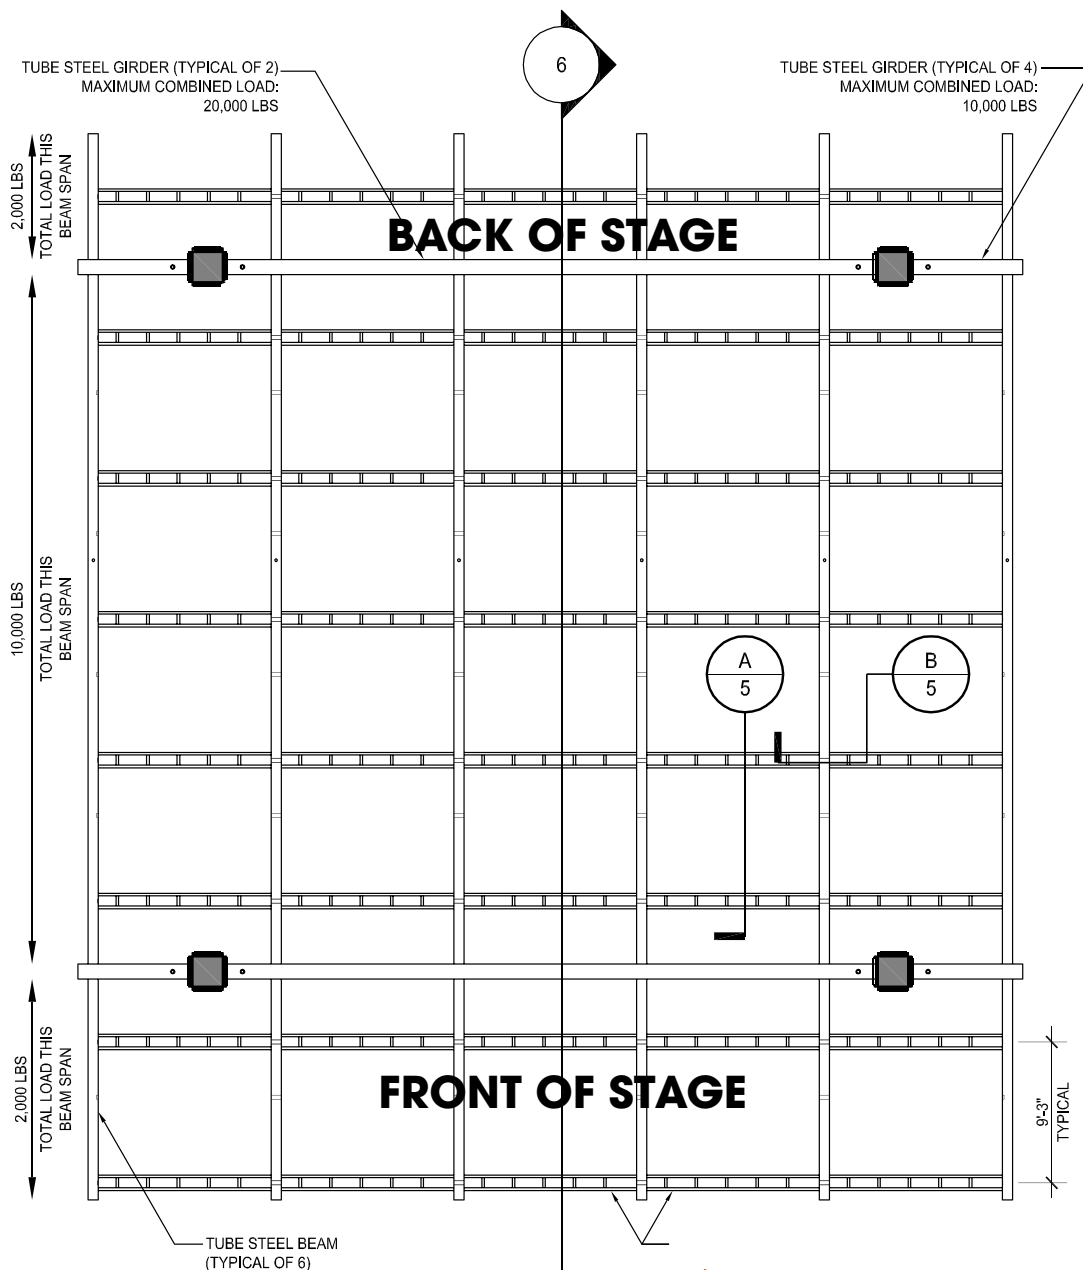

Villaggio Del Sole Pool & Entertainment Piazza

TECHNICAL PACKAGE

ENTERTAINMENT • AV

SEATING TABULATION	
MAIN POOL DECK SEATING	3456
CABANA	
GENERAL ADMISSION	70
POOL TERRACE	
GENERAL ADMISSION	3406
RESTAURANT TERRACE	
GENERAL ADMISSION	568
TOTAL SEATING:	7500

ENLARGED STAGE AREA

CROSS SECTION

ENLARGED STAGE AREA TRUSS

DETAIL A
1/2"=1'-0"

DETAIL B
1/2"=1'-0"

ENLARGED STAGE AREA

ENLARGED GREEN ROOM AREA

EQUIPMENT/ELECTRICAL AREA (BELOW STAGE)